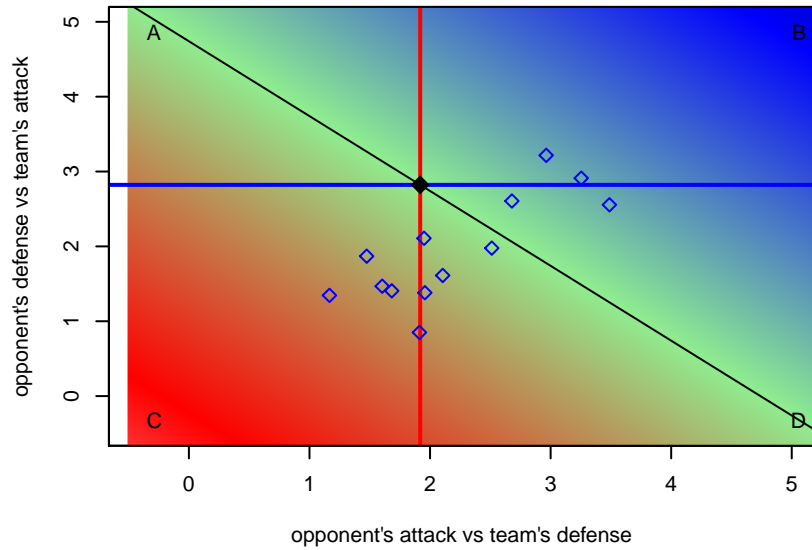

Venues played:
 2014 HotShot U15
 2014 ID State Cup U15
 2015 Clash At the Border Silver U16
 2015 Spr NWL High School U18
 2015 ID State Cup U16

Sandpoint Strikers B99
 Dots are actual minus expected GF (blue circles) and GA (red triangles).
 Blue line is smoothed change in attack strength. Red is smoothed change in defense strength.

**attack and defense variance (black dot)
relative to other teams
and top 10 in region**

**attack and defense rating
relative to others at age
and all opponents in last 13 months**

**attack and defense rating
relative to others at age
and all opponents in last 13 months**

Performance relative to 13 month average

Performance relative to 13 month average

Distribution of opponents
 Red = Lose zone, Blue = Win zone, Green = Even
 Black line separates win/lose zones

lot. A=Neither has attack advantage, B=Opponent has both attack and defense advantage, C=Opponent has both attack and defense disadvantage, D=Both have