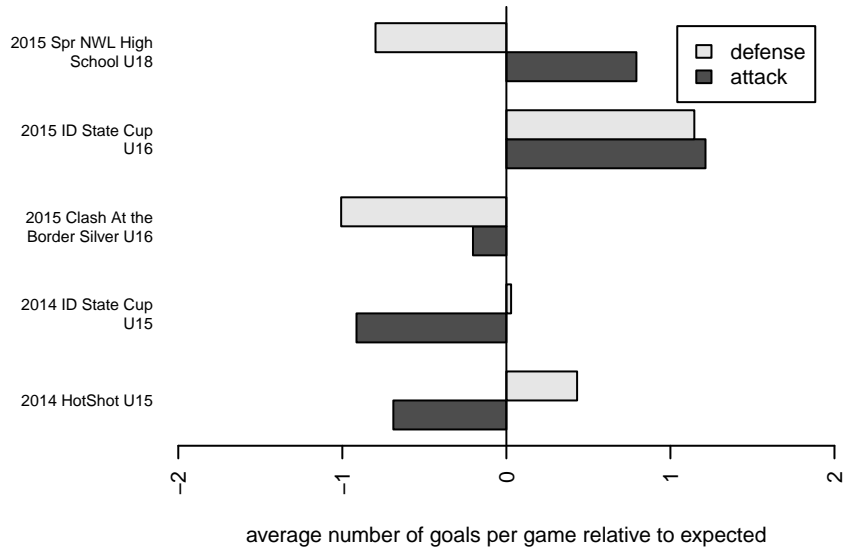

Venues played:
 2014 HotShot U15
 2014 ID State Cup U15
 2015 Clash At the Border Silver U16
 2015 Spr NWL High School U18
 2015 ID State Cup U16

Sandpoint Strikers B99
 Dots are actual minus expected GF (blue circles) and GA (red triangles).
 Blue line is smoothed change in attack strength. Red is smoothed change in defense strength.

**attack and defense variance (black dot)
relative to other teams
and top 10 in region**

**attack and defense rating
relative to others at age
and all opponents in last 13 months**

**attack and defense rating
relative to others at age
and all opponents in last 13 months**

Performance relative to 13 month average

Performance relative to 13 month average

Distribution of opponents
 Red = Lose zone, Blue = Win zone, Green = Even
 Black line separates win/lose zones

lot. A=Neither has attack advantage, B=Opponent has both attack and defense advantage, C=Opponent has both attack and defense disadvantage, D=Both have