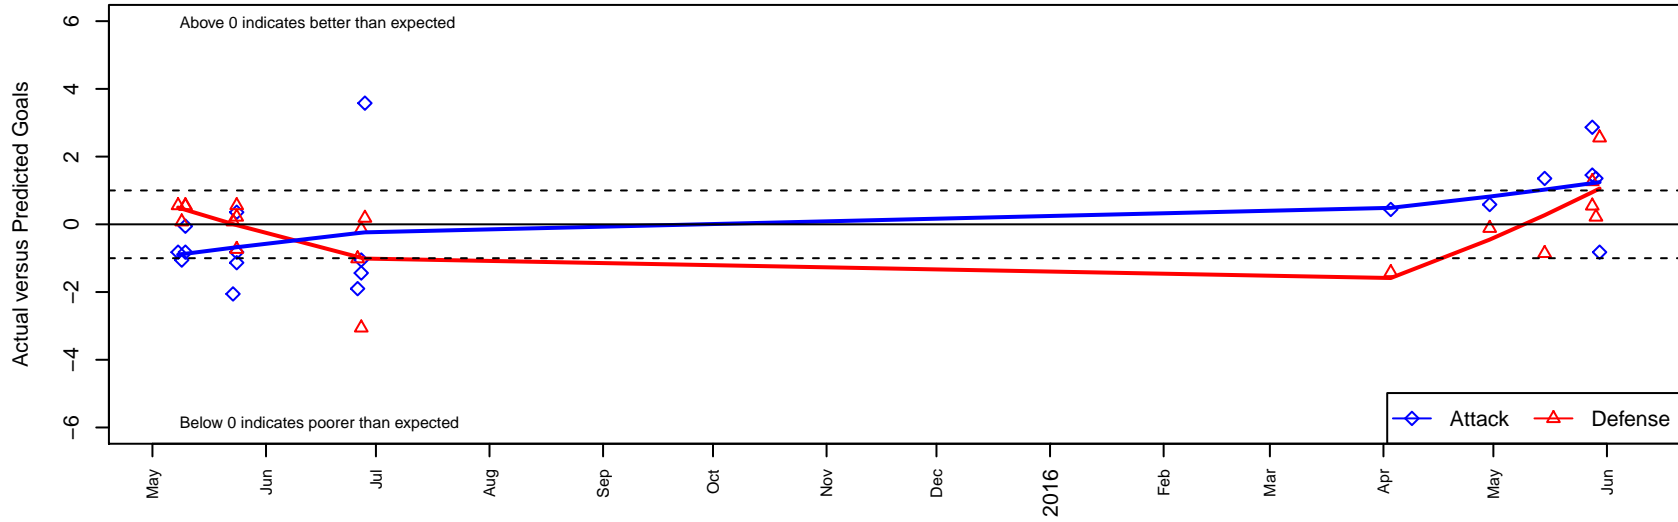

Sandpoint Strikers B99

Sandpoint Strikers FC
 Sandpoint, ID
 B99 total strength=1484
 attack=16.81 defense=6.81
 spr league = Spr NWL High School U18
 notes= Reichold 2013-14

alt names used:
 Sandpoint Strikers FC
 SANDPOINT STRIKERS – REICHOLD (ID)

Venues played:
 2014 HotShot U15
 2014 ID State Cup U15
 2015 Clash At the Border Silver U16
 2015 Spr NWL High School U18
 2015 ID State Cup U16

Sandpoint Strikers B99
 Dots are actual minus expected GF (blue circles) and GA (red triangles).
 Blue line is smoothed change in attack strength. Red is smoothed change in defense strength.

**attack and defense variance (black dot)
relative to other teams
and top 10 in region**

**attack and defense rating
relative to others at age
and all opponents in last 13 months**

**attack and defense rating
relative to others at age
and all opponents in last 13 months**

Performance relative to 13 month average

Performance relative to 13 month average

Distribution of opponents
 Red = Lose zone, Blue = Win zone, Green = Even
 Black line separates win/lose zones

lot. A=Neither has attack advantage, B=Opponent has both attack and defense advantage, C=Opponent has both attack and defense disadvantage, D=Both have